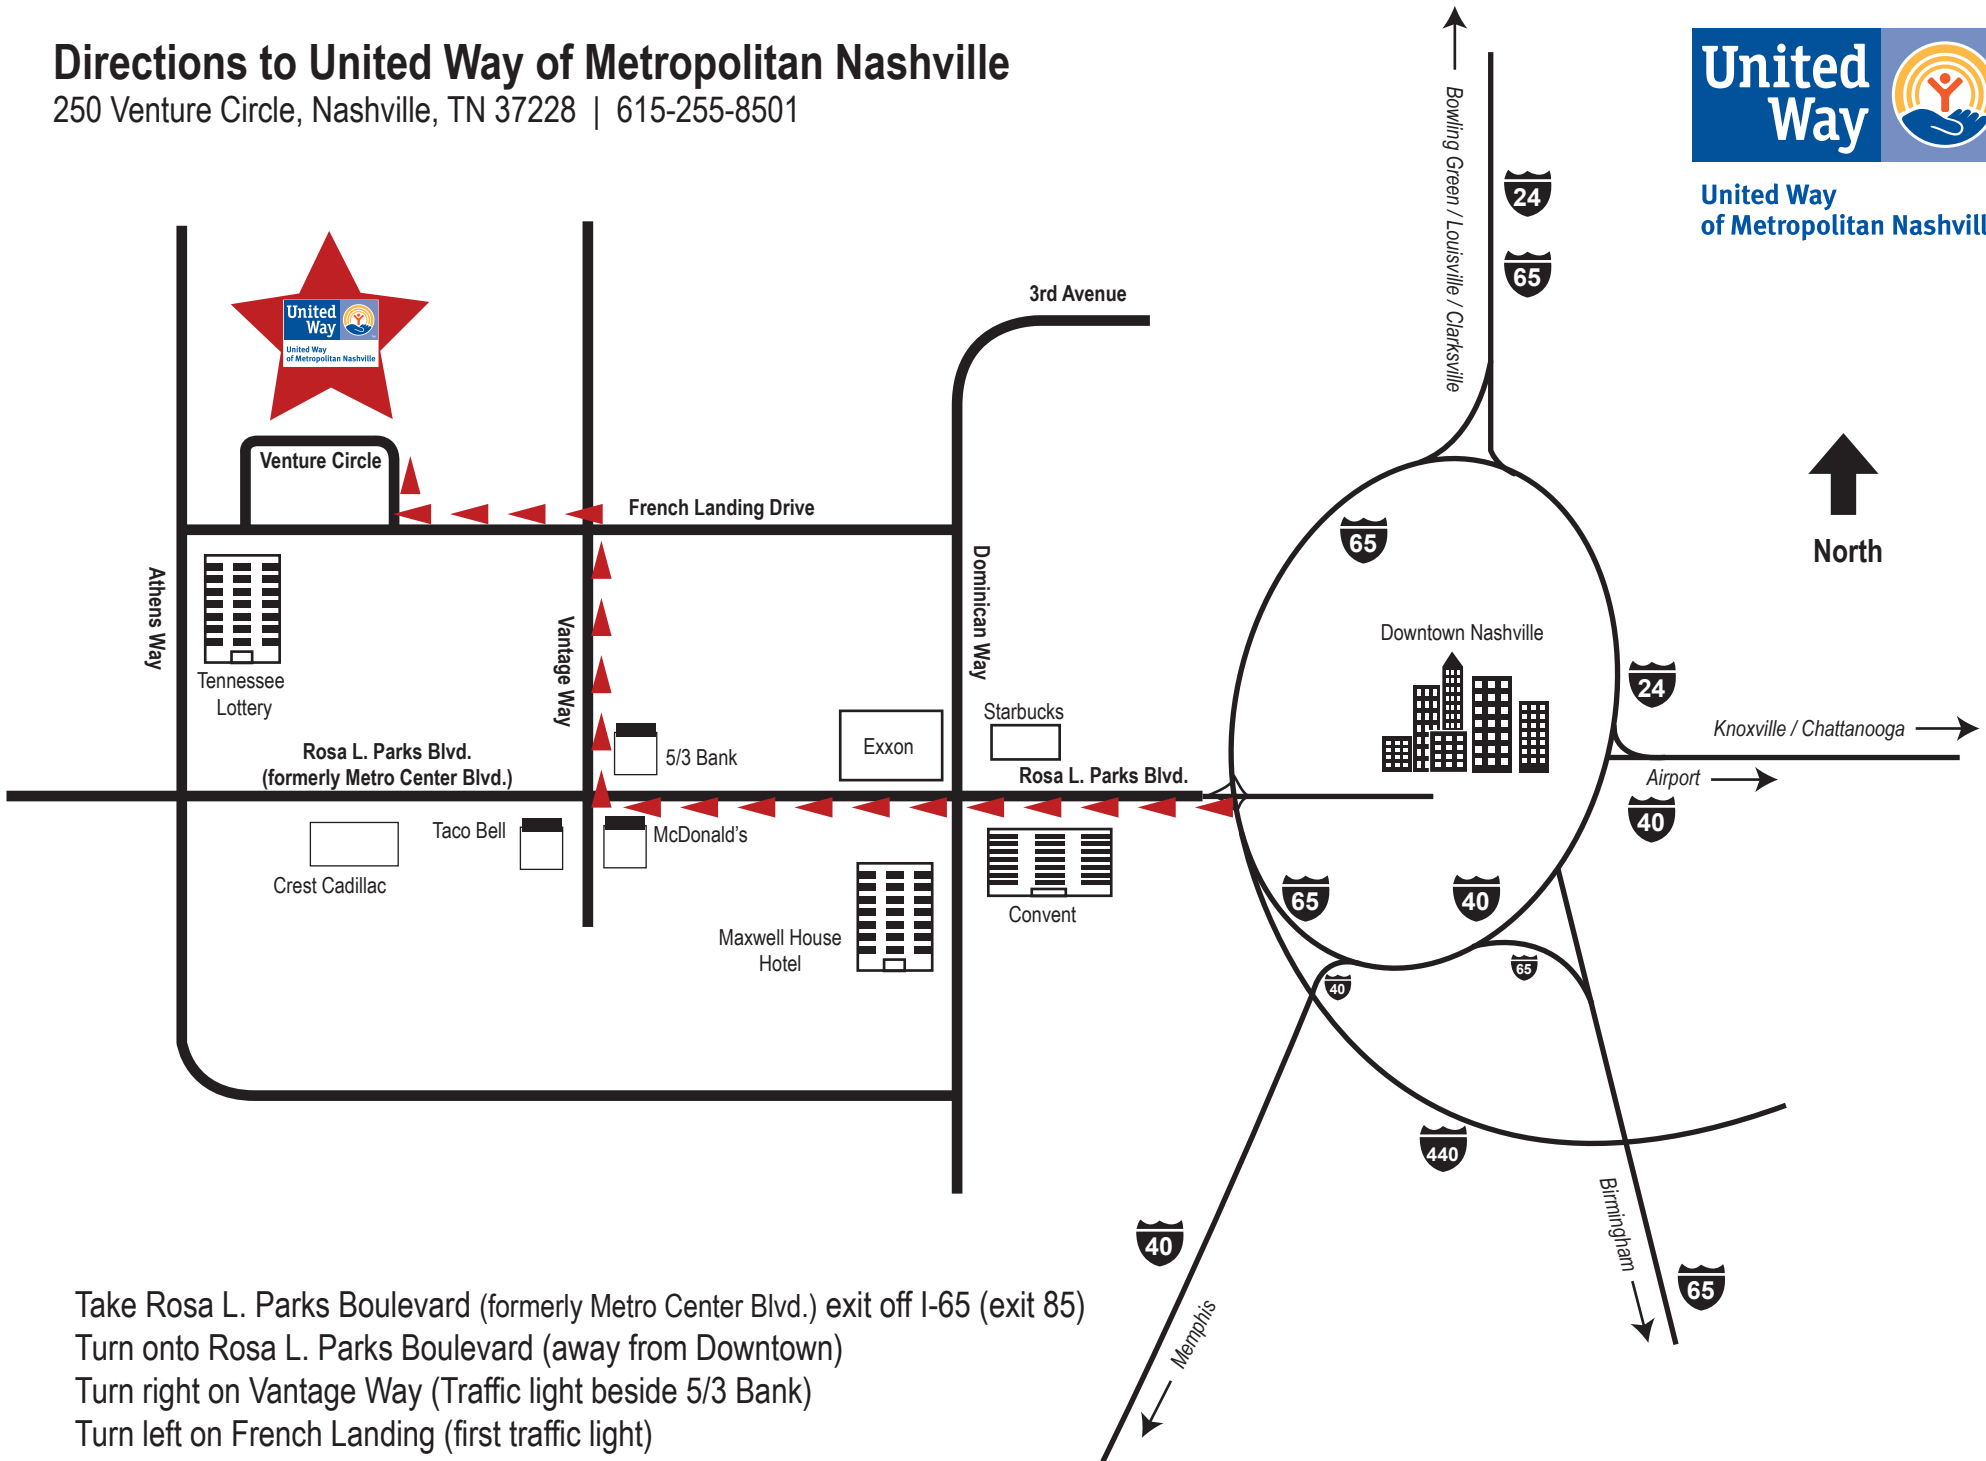

Directions to United Way of Metropolitan Nashville

250 Venture Circle, Nashville, TN 37228 | 615-255-8501

United Way
of Metropolitan Nashville

- Take Rosa L. Parks Boulevard (formerly Metro Center Blvd.) exit off I-65 (exit 85)
- Turn onto Rosa L. Parks Boulevard (away from Downtown)
- Turn right on Vantage Way (Traffic light beside 5/3 Bank)
- Turn left on French Landing (first traffic light)
- Turn right on Venture Circle - United Way is on the right